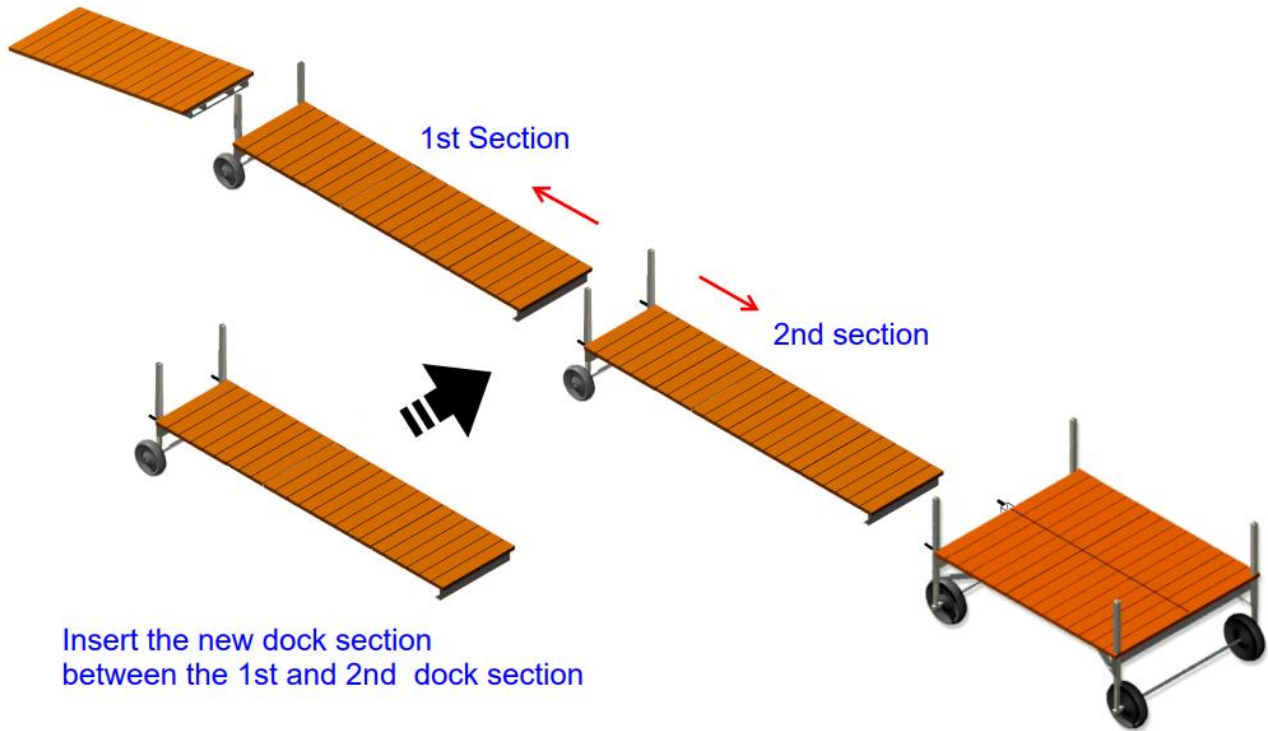

2016 models and newer (wheels and connecting pins facing the shore)
adding a new 16' section to existing V-Dock

2015 Models and Older (wheels & connecting pins facing the lake end of the dock)
Adding a New 16' V-Dock Section to an Existing V-Dock